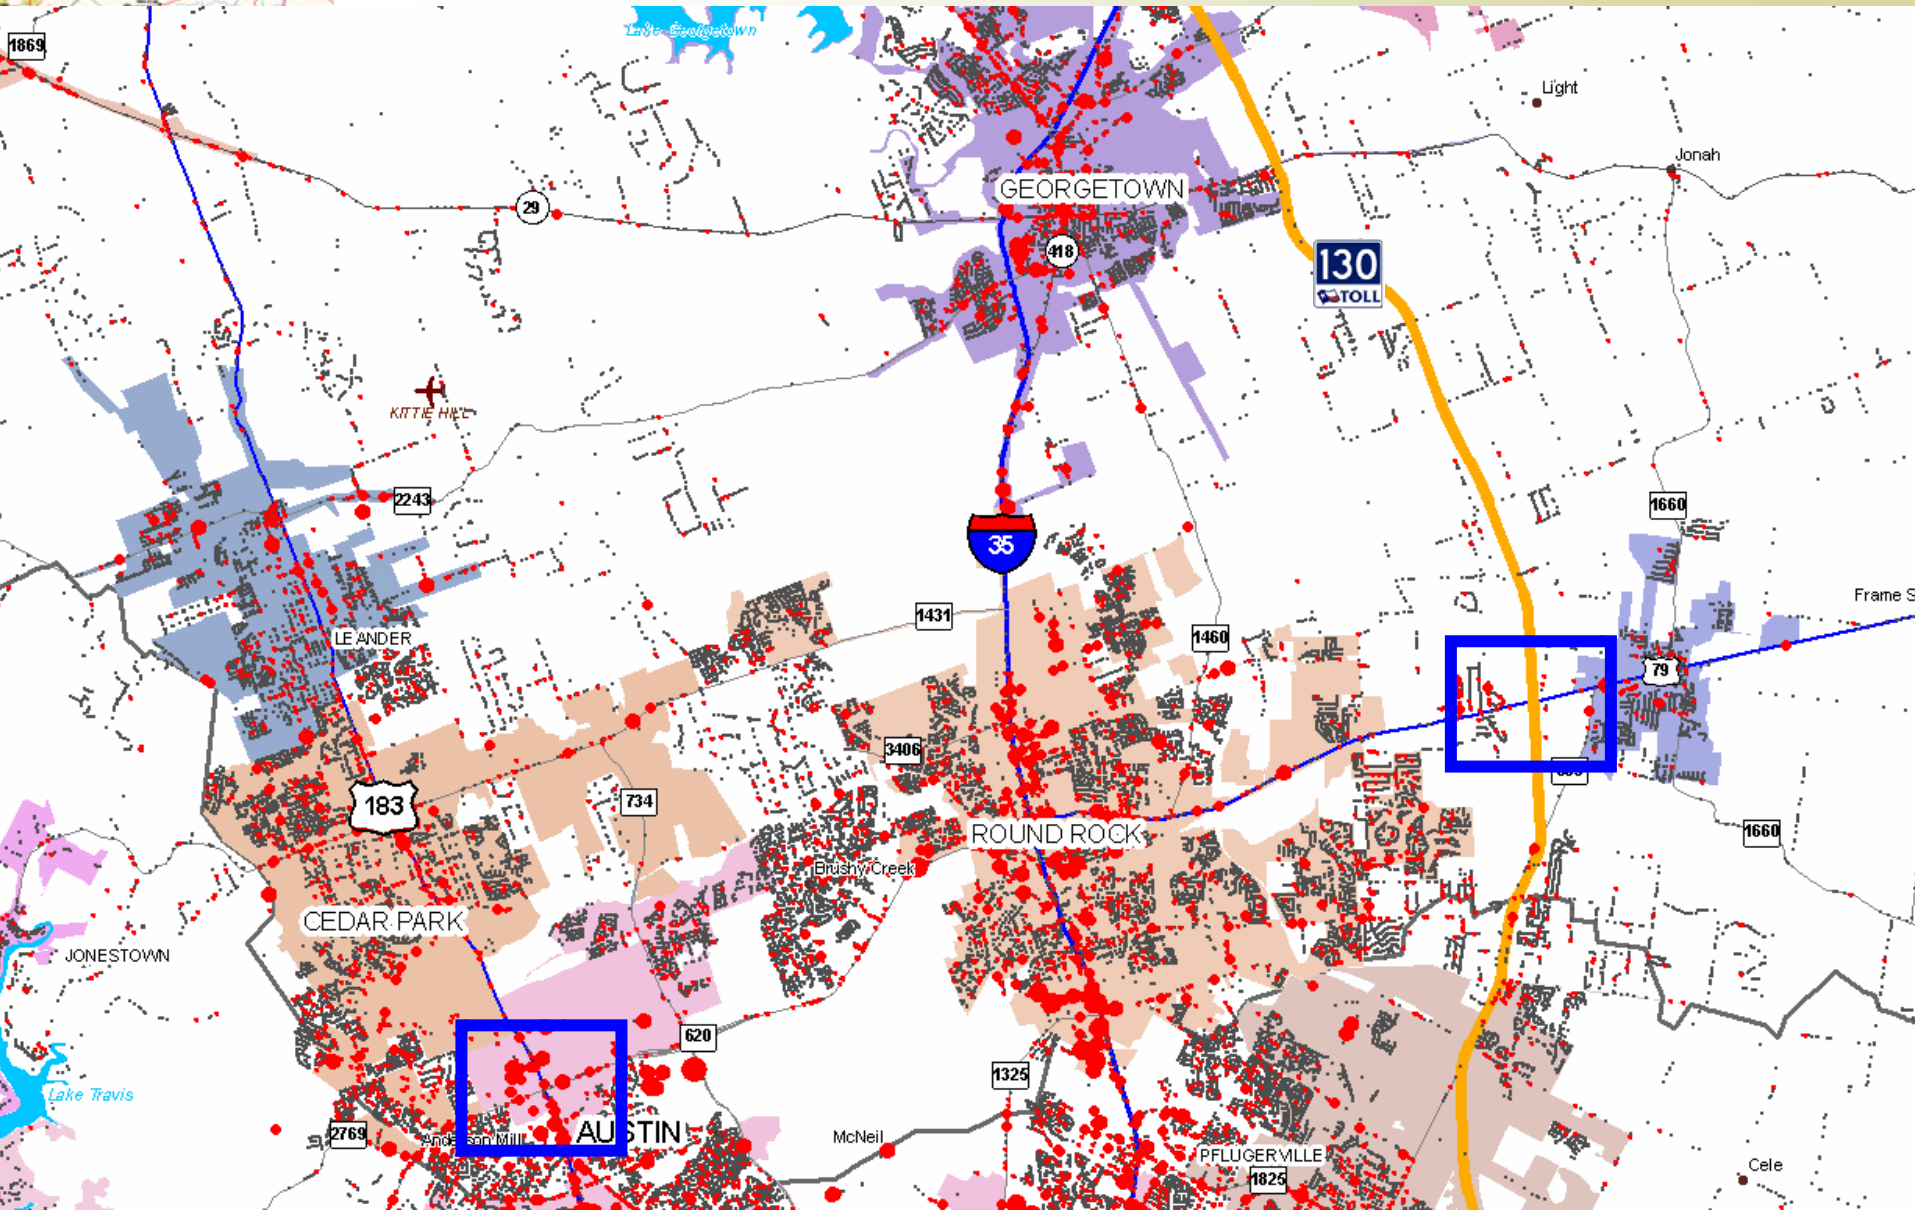

SH 130 Corridor Summit Demographics

SH 130 Corridor Summit Demographics

SH 130 Corridor Summit Demographics

SH 130 Corridor Summit Demographics

Current Workforce

	<u>Population</u>	<u>Labor Force</u>	<u>Employment</u>
Bastrop	68,608	35,852	21,761
Caldwell	36,498	18,534	12,264
Hays	119,359	64,759	56,473
Travis	869,868	521,663	706,109
Williamson	317,938	187,903	116,930
<hr/>			
MSA	1,412,271	828,711	913,537
CAPCOG Region	1,518,850	876,563	974,181

SH 130 Corridor Summit Demographics

Projected Workforce - 2015

	<u>Population</u>	<u>Labor Force</u>	<u>Employment</u>
Bastrop	118,126	43,944	25,896
Caldwell	51,545	22,762	14,654
Hays	210,790	80,202	69,885
Travis	1,192,428	614,864	843,920
Williamson	474,613	231,238	143,436
<hr/>			
MSA	2,047,502	990,010	1,097,791
CAPCOG Region	2,199,373	1,048,905	1,165,018

SH 130 Corridor Summit Demographics

Jobs/Worker

SH 130 Corridor Summit Demographics

Commuting - MSA Counties

SH 130 Corridor Summit Demographics

SH 130 Corridor Summit Demographics

SH 130 Corridor Summit Demographics

SH 130 Corridor Summit Demographics

SH 130 Corridor Summit Demographics

SH 130 Corridor Summit Demographics

SH 130 Corridor Summit

Demographics

Betty Voights

Executive Director

Capital Area Council of Governments