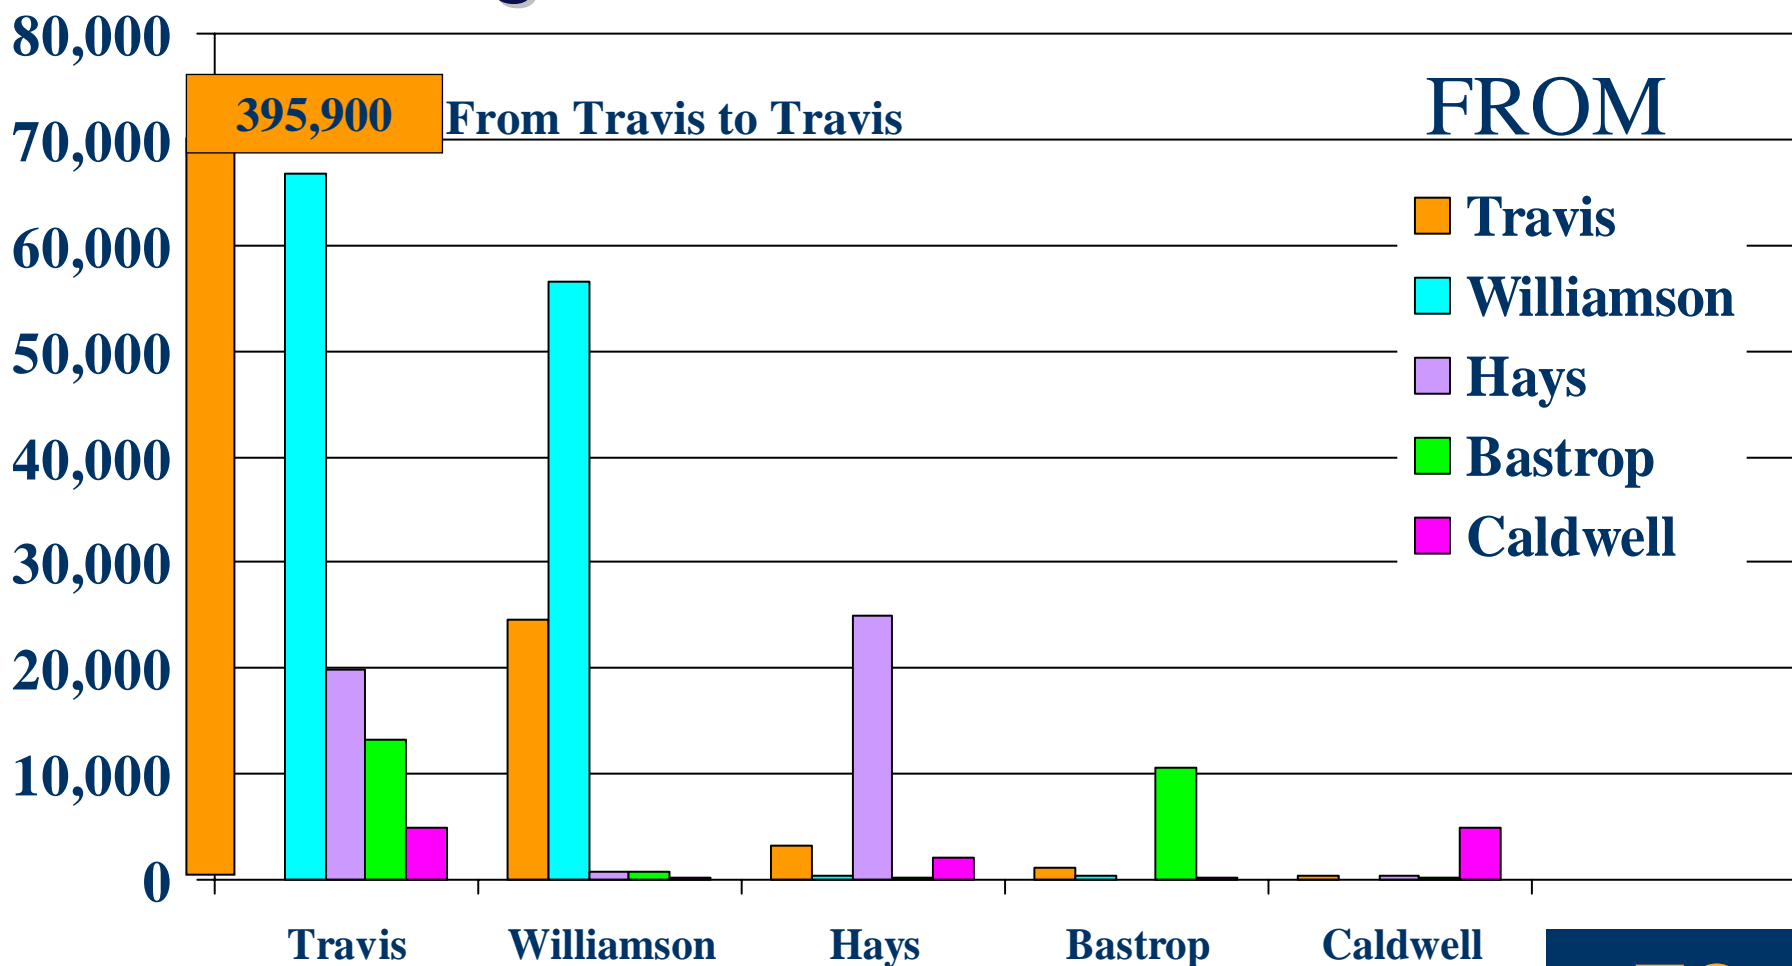

SH 130 Corridor Summit Demographics

Jobs/Worker

SH 130 Corridor Summit Demographics

Commuting - MSA Counties

SH 130 Corridor Summit Demographics

SH 130 Corridor Summit Demographics

SH 130 Corridor Summit Demographics

SH 130 Corridor Summit Demographics

SH 130 Corridor Summit Demographics

SH 130 Corridor Summit Demographics

SH 130 Corridor Summit

Demographics

Betty Voights

Executive Director

Capital Area Council of Governments