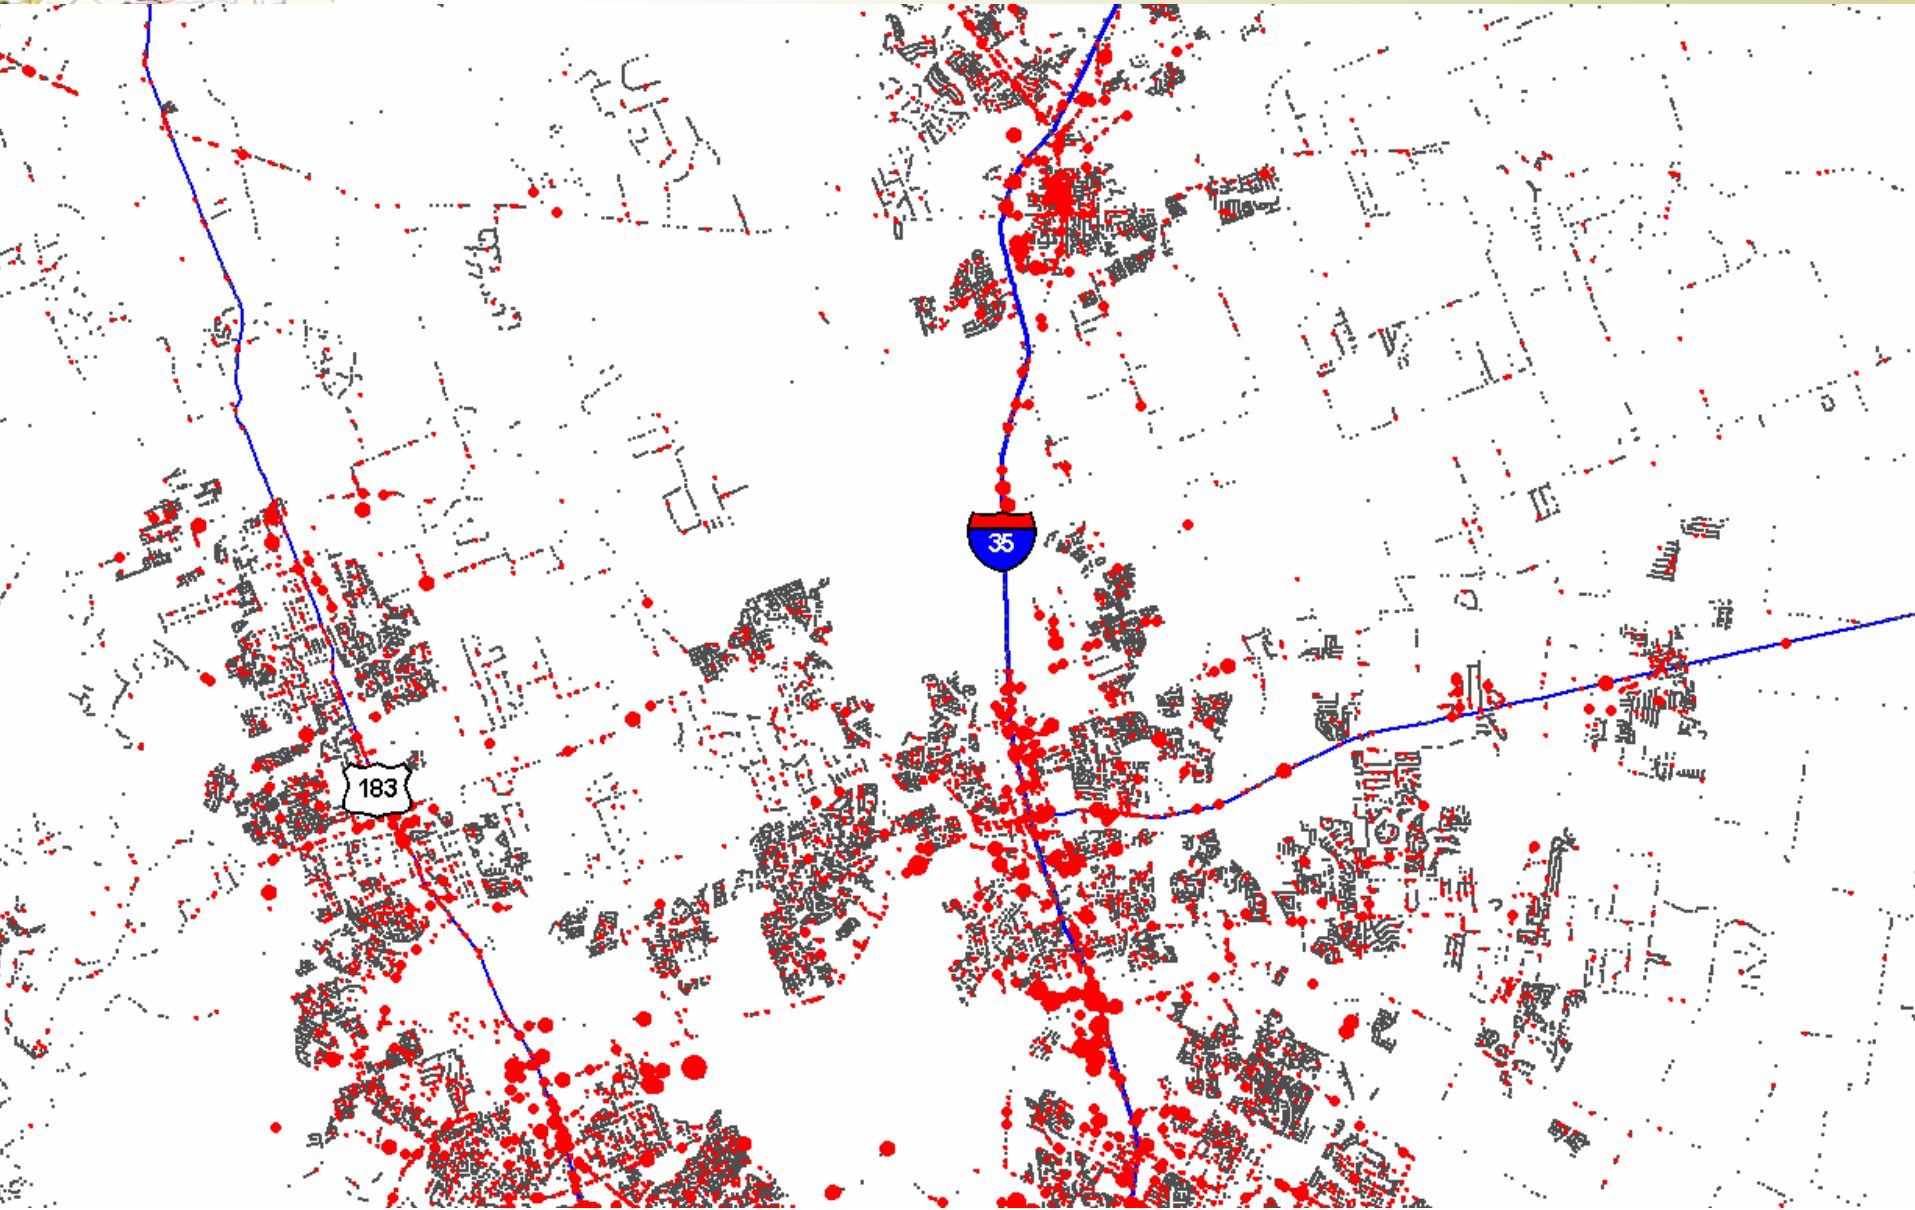

SH 130 Corridor Summit Demographics

Population

	<u>Current</u>	<u>2015</u>	<u>2025</u>
Bastrop	68,608	118,126	149,404
Caldwell	36,498	51,545	74,374
Hays	119,359	210,790	279,464
Travis	869,868	1,192,428	1,449,115
Williamson	317,938	474,613	595,384
<hr/>			
MSA	1,412,271	2,047,502	2,547,741
CAPCOG Region	1,518,850	2,199,373	2,729,259

SH 130 Corridor Summit Demographics

SH 130 Corridor Summit Demographics

SH 130 Corridor Summit Demographics

SH 130 Corridor Summit Demographics

Current Workforce

	<u>Population</u>	<u>Labor Force</u>	<u>Employment</u>
Bastrop	68,608	35,852	21,761
Caldwell	36,498	18,534	12,264
Hays	119,359	64,759	56,473
Travis	869,868	521,663	706,109
Williamson	317,938	187,903	116,930
<hr/>			
MSA	1,412,271	828,711	913,537
CAPCOG Region	1,518,850	876,563	974,181

SH 130 Corridor Summit Demographics

Projected Workforce - 2015

	<u>Population</u>	<u>Labor Force</u>	<u>Employment</u>
Bastrop	118,126	43,944	25,896
Caldwell	51,545	22,762	14,654
Hays	210,790	80,202	69,885
Travis	1,192,428	614,864	843,920
Williamson	474,613	231,238	143,436
<hr/>			
MSA	2,047,502	990,010	1,097,791
CAPCOG Region	2,199,373	1,048,905	1,165,018