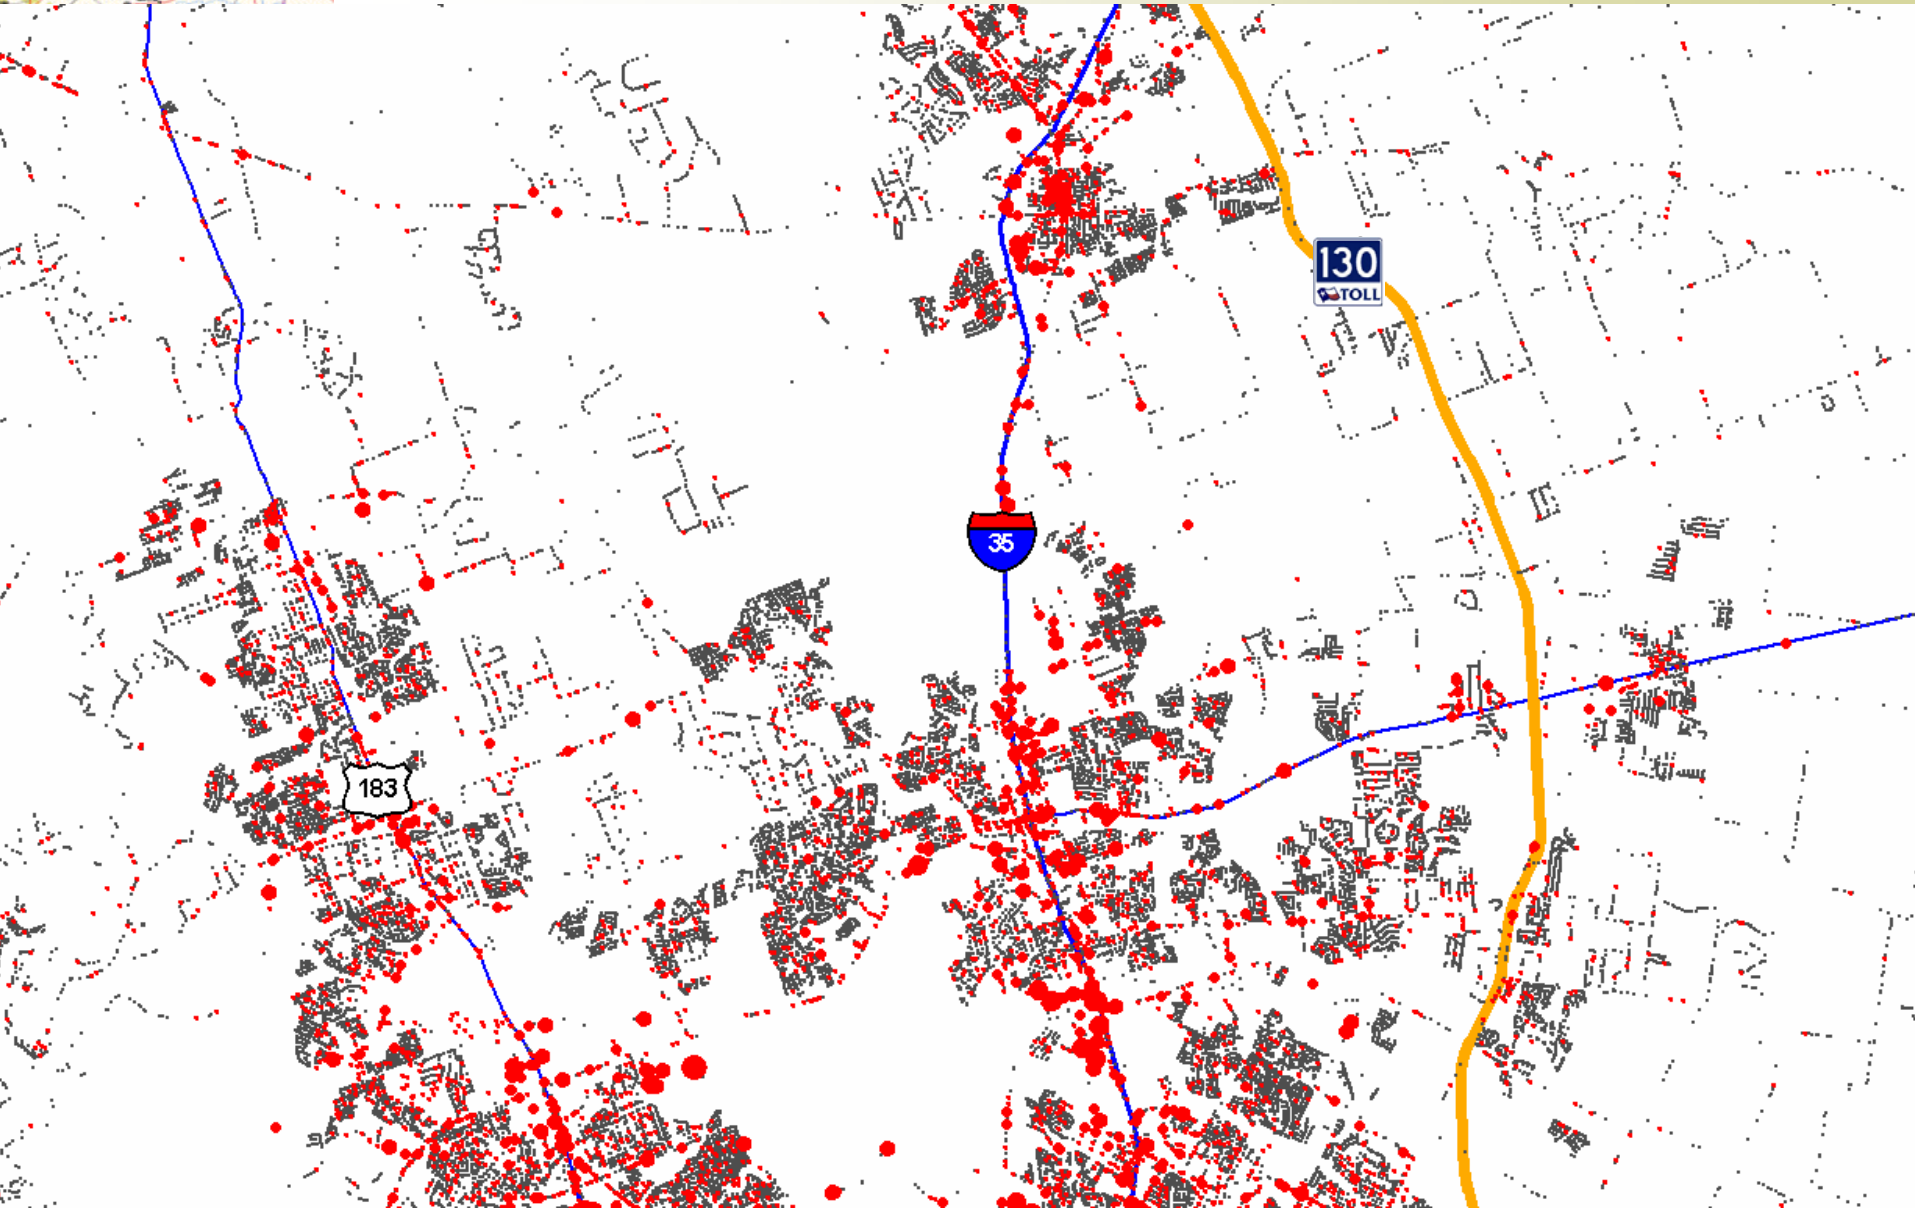

SH 130 Corridor Summit Demographics

SH 130 Corridor Summit Demographics

SH 130 Corridor Summit Demographics

SH 130 Corridor Summit Demographics

Current Workforce

	<u>Population</u>	<u>Labor Force</u>	<u>Employment</u>
Bastrop	68,608	35,852	21,761
Caldwell	36,498	18,534	12,264
Hays	119,359	64,759	56,473
Travis	869,868	521,663	706,109
Williamson	317,938	187,903	116,930
<hr/>			
MSA	1,412,271	828,711	913,537
CAPCOG Region	1,518,850	876,563	974,181

SH 130 Corridor Summit Demographics

Projected Workforce - 2015

	<u>Population</u>	<u>Labor Force</u>	<u>Employment</u>
Bastrop	118,126	43,944	25,896
Caldwell	51,545	22,762	14,654
Hays	210,790	80,202	69,885
Travis	1,192,428	614,864	843,920
Williamson	474,613	231,238	143,436
<hr/>			
MSA	2,047,502	990,010	1,097,791
CAPCOG Region	2,199,373	1,048,905	1,165,018

SH 130 Corridor Summit Demographics

Jobs/Worker

SH 130 Corridor Summit Demographics

Commuting - MSA Counties

SH 130 Corridor Summit Demographics

SH 130 Corridor Summit Demographics

SH 130 Corridor Summit Demographics

SH 130 Corridor Summit Demographics

SH 130 Corridor Summit Demographics

SH 130 Corridor Summit Demographics

SH 130 Corridor Summit

Demographics

Betty Voights

Executive Director

Capital Area Council of Governments