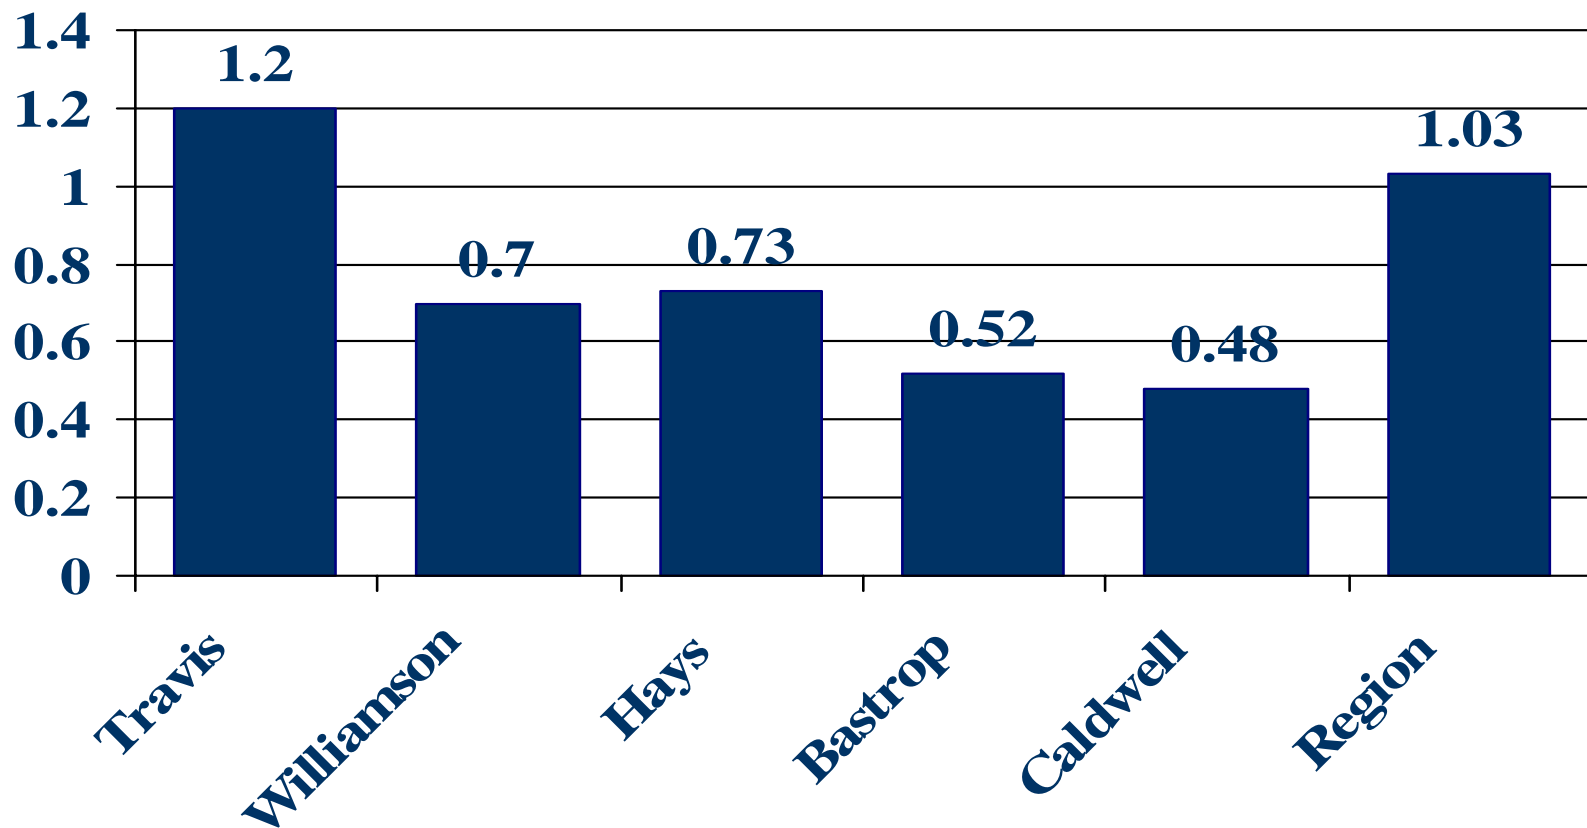

SH 130 Corridor Summit Demographics

Jobs/Worker