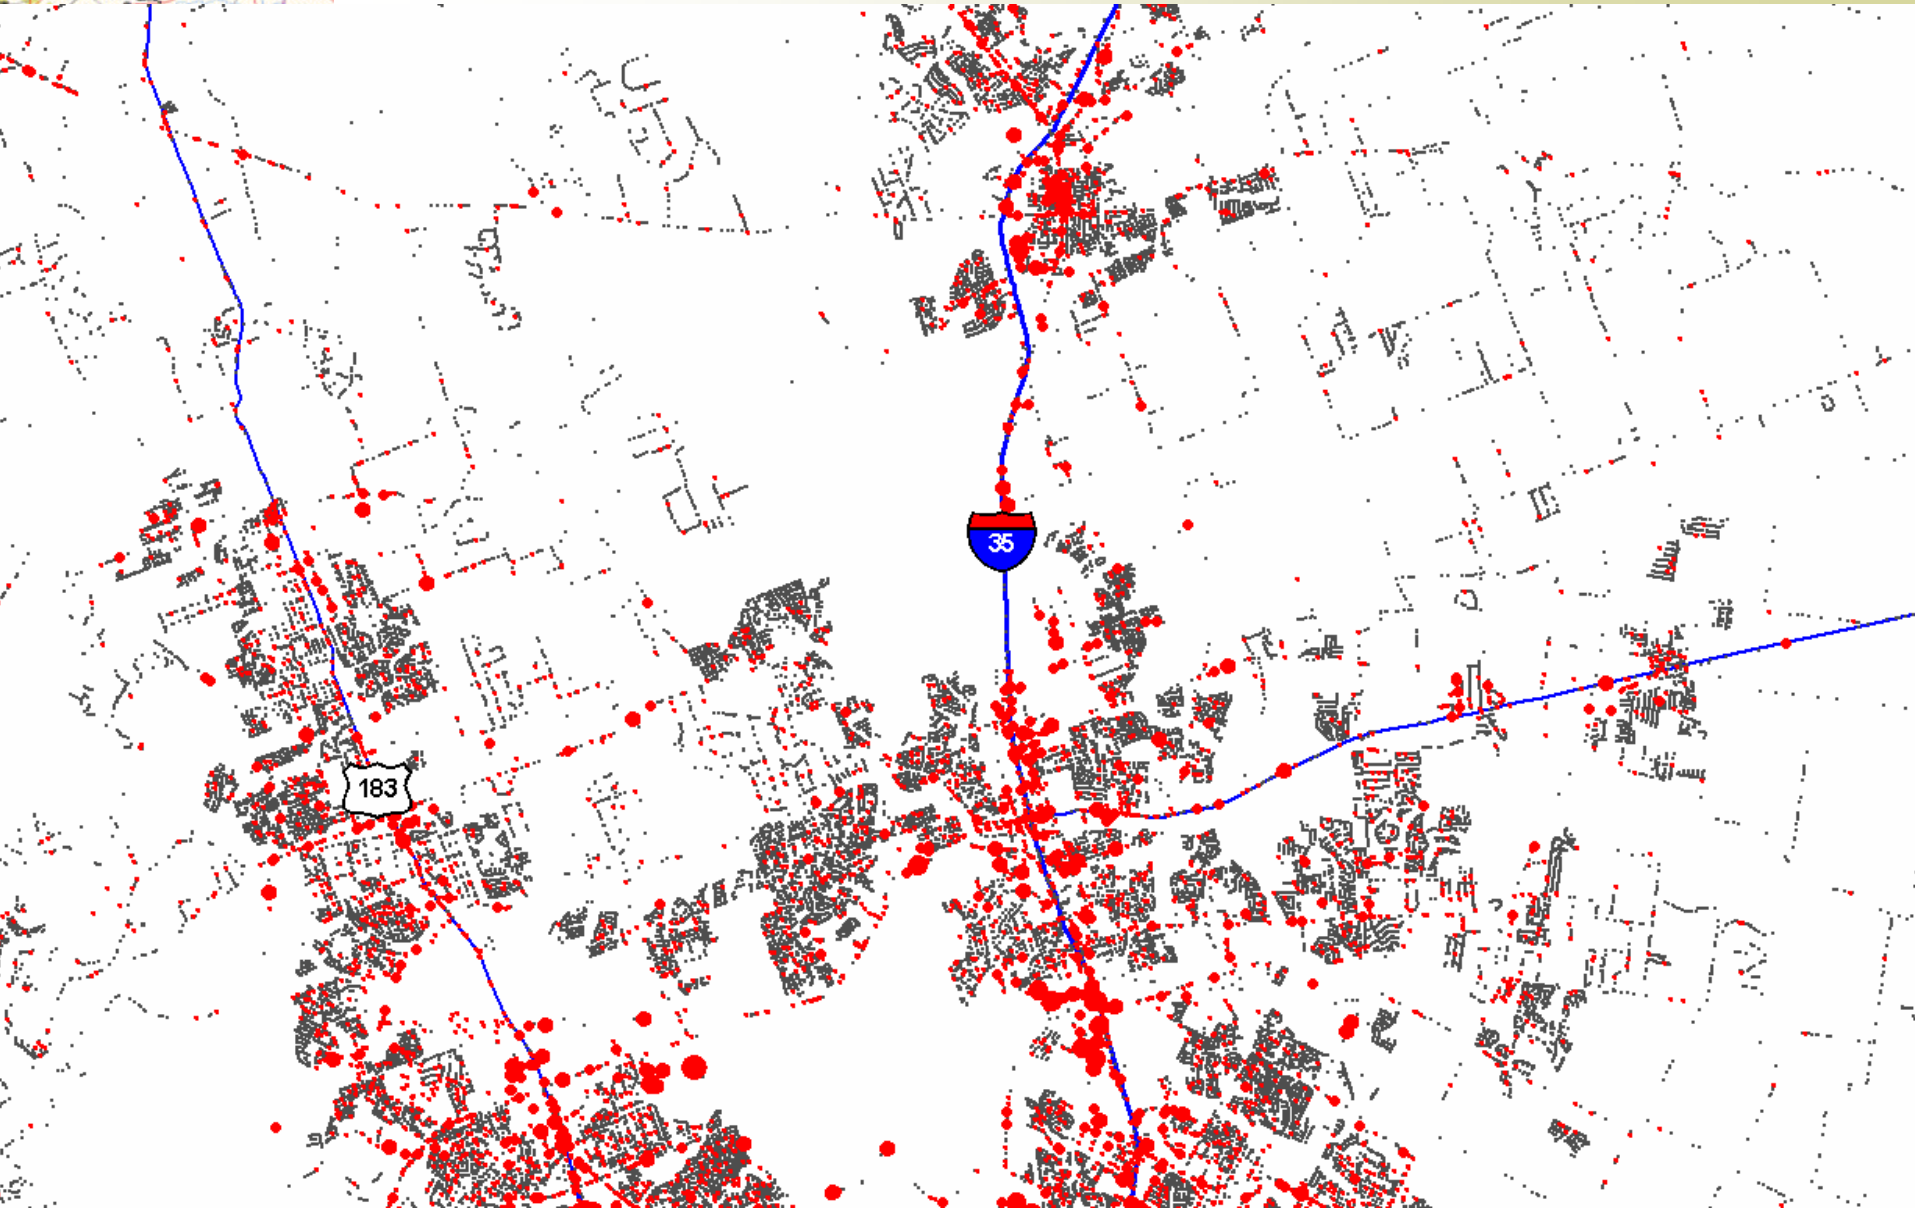

SH 130 Corridor Summit Demographics

SH 130 Corridor Summit Demographics

SH 130 Corridor Summit Demographics

SH 130 Corridor Summit Demographics

Current Workforce

	<u>Population</u>	<u>Labor Force</u>	<u>Employment</u>
Bastrop	68,608	35,852	21,761
Caldwell	36,498	18,534	12,264
Hays	119,359	64,759	56,473
Travis	869,868	521,663	706,109
Williamson	317,938	187,903	116,930
<hr/>			
MSA	1,412,271	828,711	913,537
CAPCOG Region	1,518,850	876,563	974,181

SH 130 Corridor Summit Demographics

Projected Workforce - 2015

	<u>Population</u>	<u>Labor Force</u>	<u>Employment</u>
Bastrop	118,126	43,944	25,896
Caldwell	51,545	22,762	14,654
Hays	210,790	80,202	69,885
Travis	1,192,428	614,864	843,920
Williamson	474,613	231,238	143,436
<hr/>			
MSA	2,047,502	990,010	1,097,791
CAPCOG Region	2,199,373	1,048,905	1,165,018

SH 130 Corridor Summit Demographics

Jobs/Worker

SH 130 Corridor Summit Demographics

Commuting - MSA Counties

SH 130 Corridor Summit Demographics

SH 130 Corridor Summit Demographics

SH 130 Corridor Summit Demographics

SH 130 Corridor Summit Demographics

SH 130 Corridor Summit Demographics

SH 130 Corridor Summit Demographics

SH 130 Corridor Summit

Demographics

Betty Voights

Executive Director

Capital Area Council of Governments