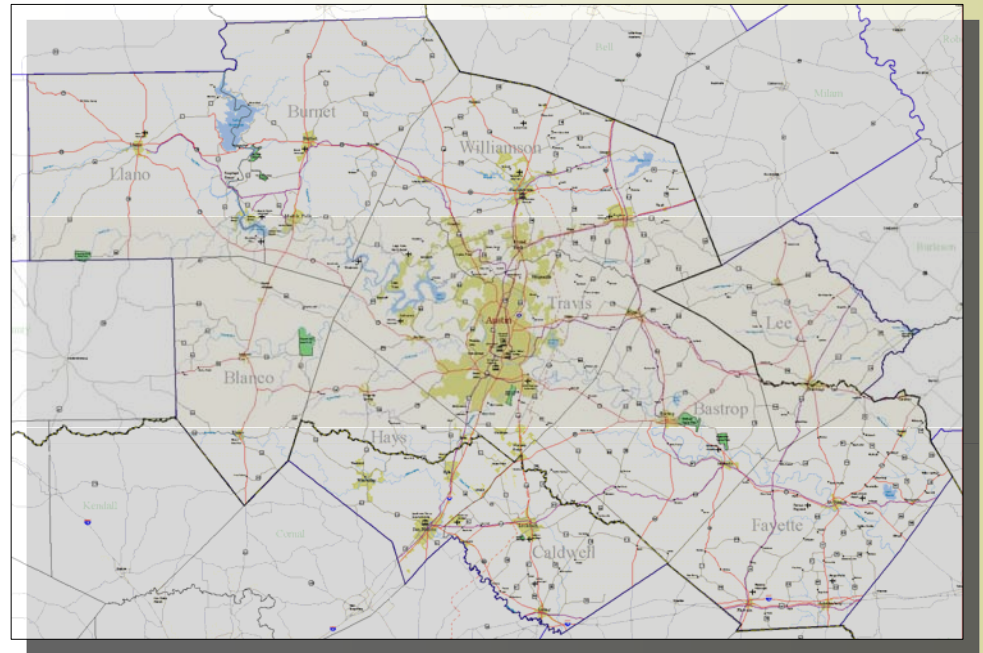

Raba-Kistner Consultants

The Real Estate Council of Austin

Texas Disposal Systems

Demographics

Betty Voights
Capital Area Council of Governments

SH 130 Corridor Summit

Demographics

- Introduction
- Population
- Current Workforce
- Projected Workforce
- Future Growth

SH 130 Corridor Summit Demographics

Population

	<u>Current</u>	<u>2015</u>	<u>2025</u>
Bastrop	68,608	118,126	149,404
Caldwell	36,498	51,545	74,374
Hays	119,359	210,790	279,464
Travis	869,868	1,192,428	1,449,115
Williamson	317,938	474,613	595,384
<hr/>			
MSA	1,412,271	2,047,502	2,547,741
CAPCOG Region	1,518,850	2,199,373	2,729,259

SH 130 Corridor Summit Demographics

SH 130 Corridor Summit Demographics

SH 130 Corridor Summit Demographics

SH 130 Corridor Summit Demographics

Current Workforce

	<u>Population</u>	<u>Labor Force</u>	<u>Employment</u>
Bastrop	68,608	35,852	21,761
Caldwell	36,498	18,534	12,264
Hays	119,359	64,759	56,473
Travis	869,868	521,663	706,109
Williamson	317,938	187,903	116,930
<hr/>			
MSA	1,412,271	828,711	913,537
CAPCOG Region	1,518,850	876,563	974,181